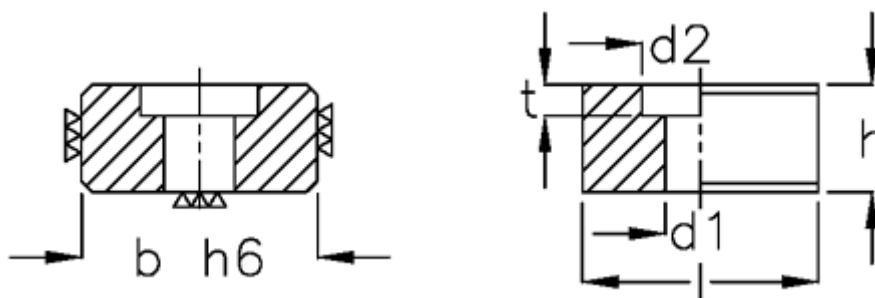

Data Sheet

Article number: 20916008

Description: E+G Shallow T-nut
GN 230-10

Measures

b	= 10
d1	= 4
d2	= 8
H	= 8
L	= 20
screw	= M4x10
t	= 4.3